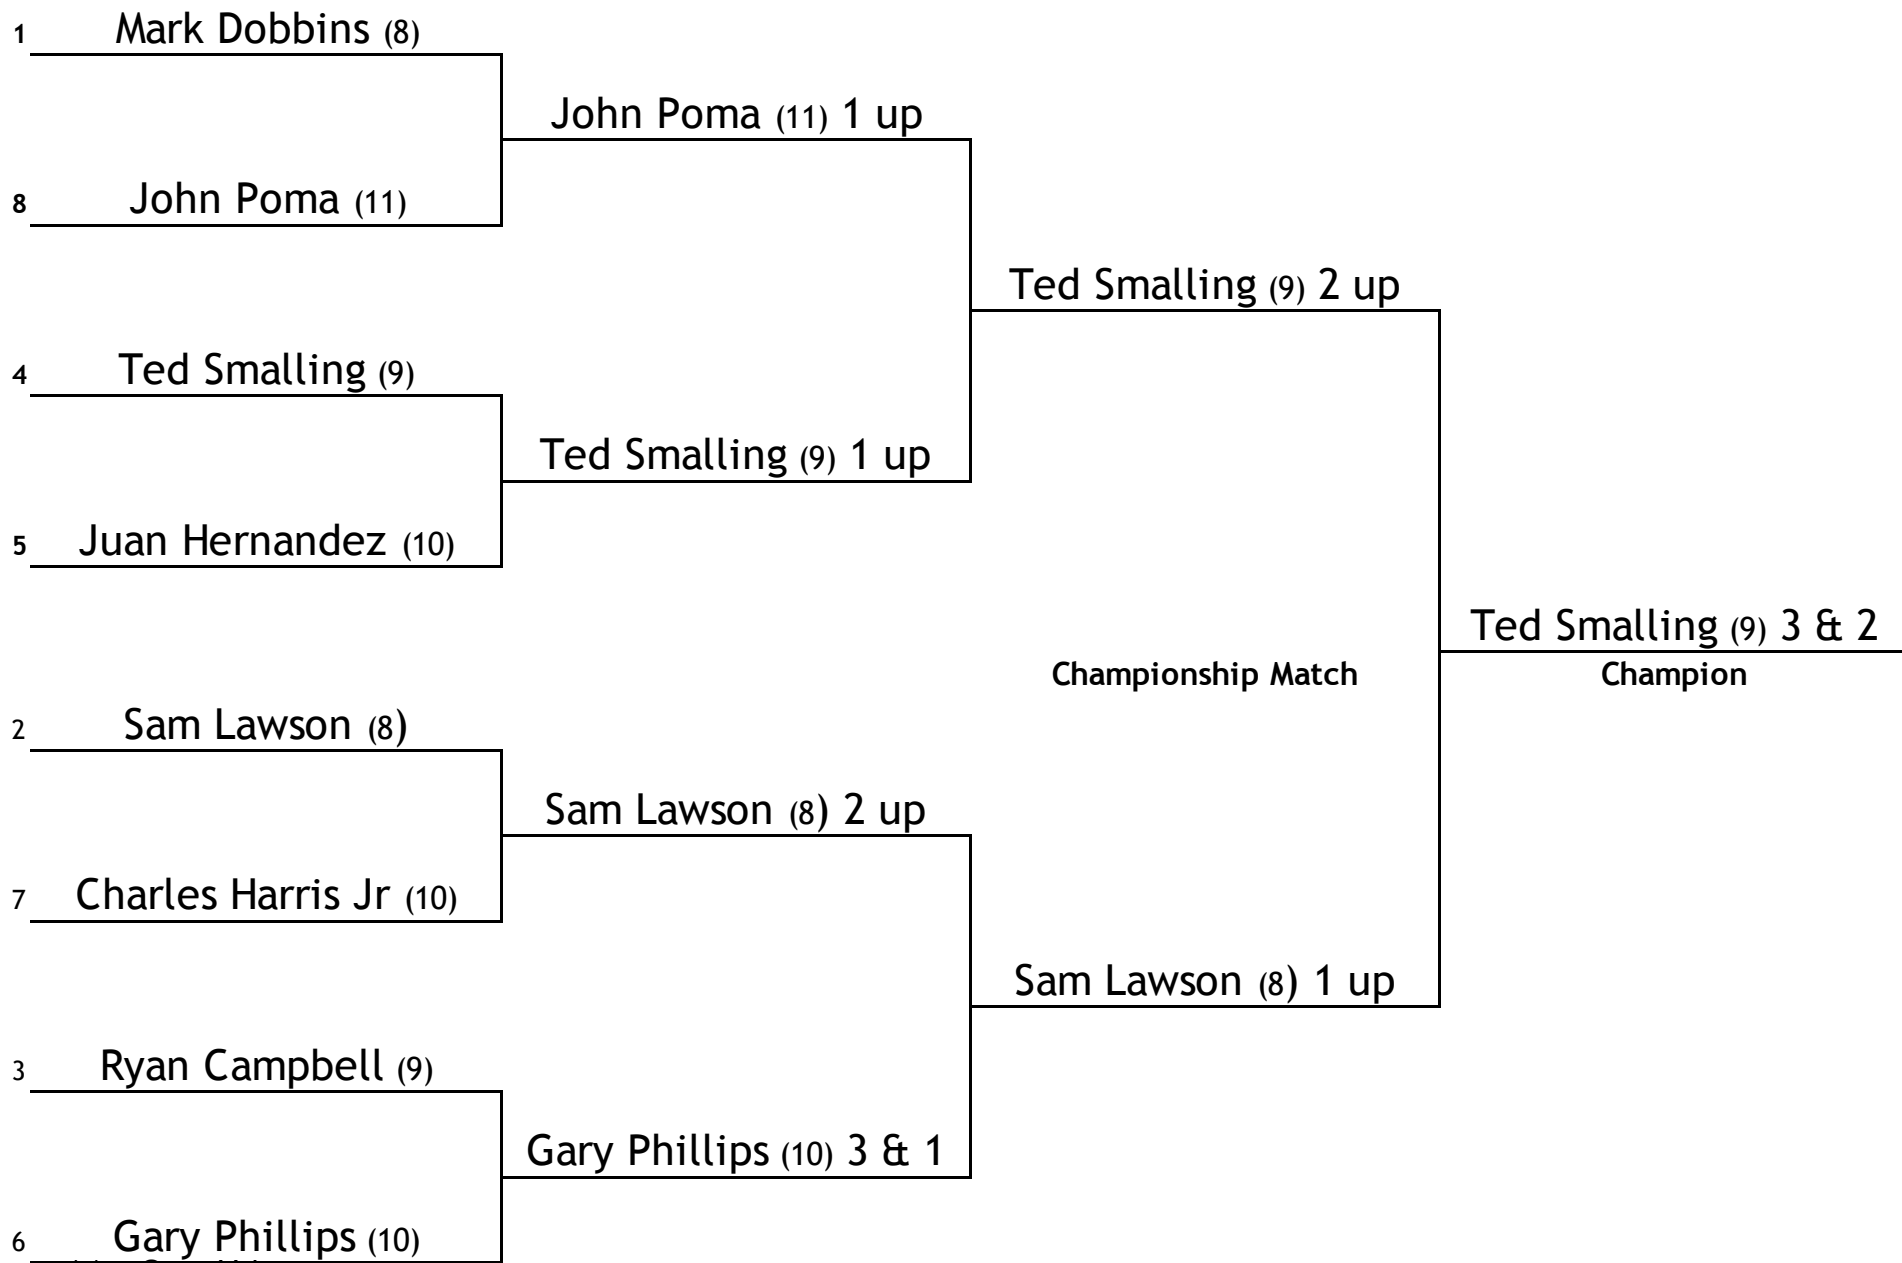

2019 WPA Match Play Championship Presidents Flight 2

Blue Tees

By April 22nd

By May 6th

On June 1st

( ) = Crse Hdcp