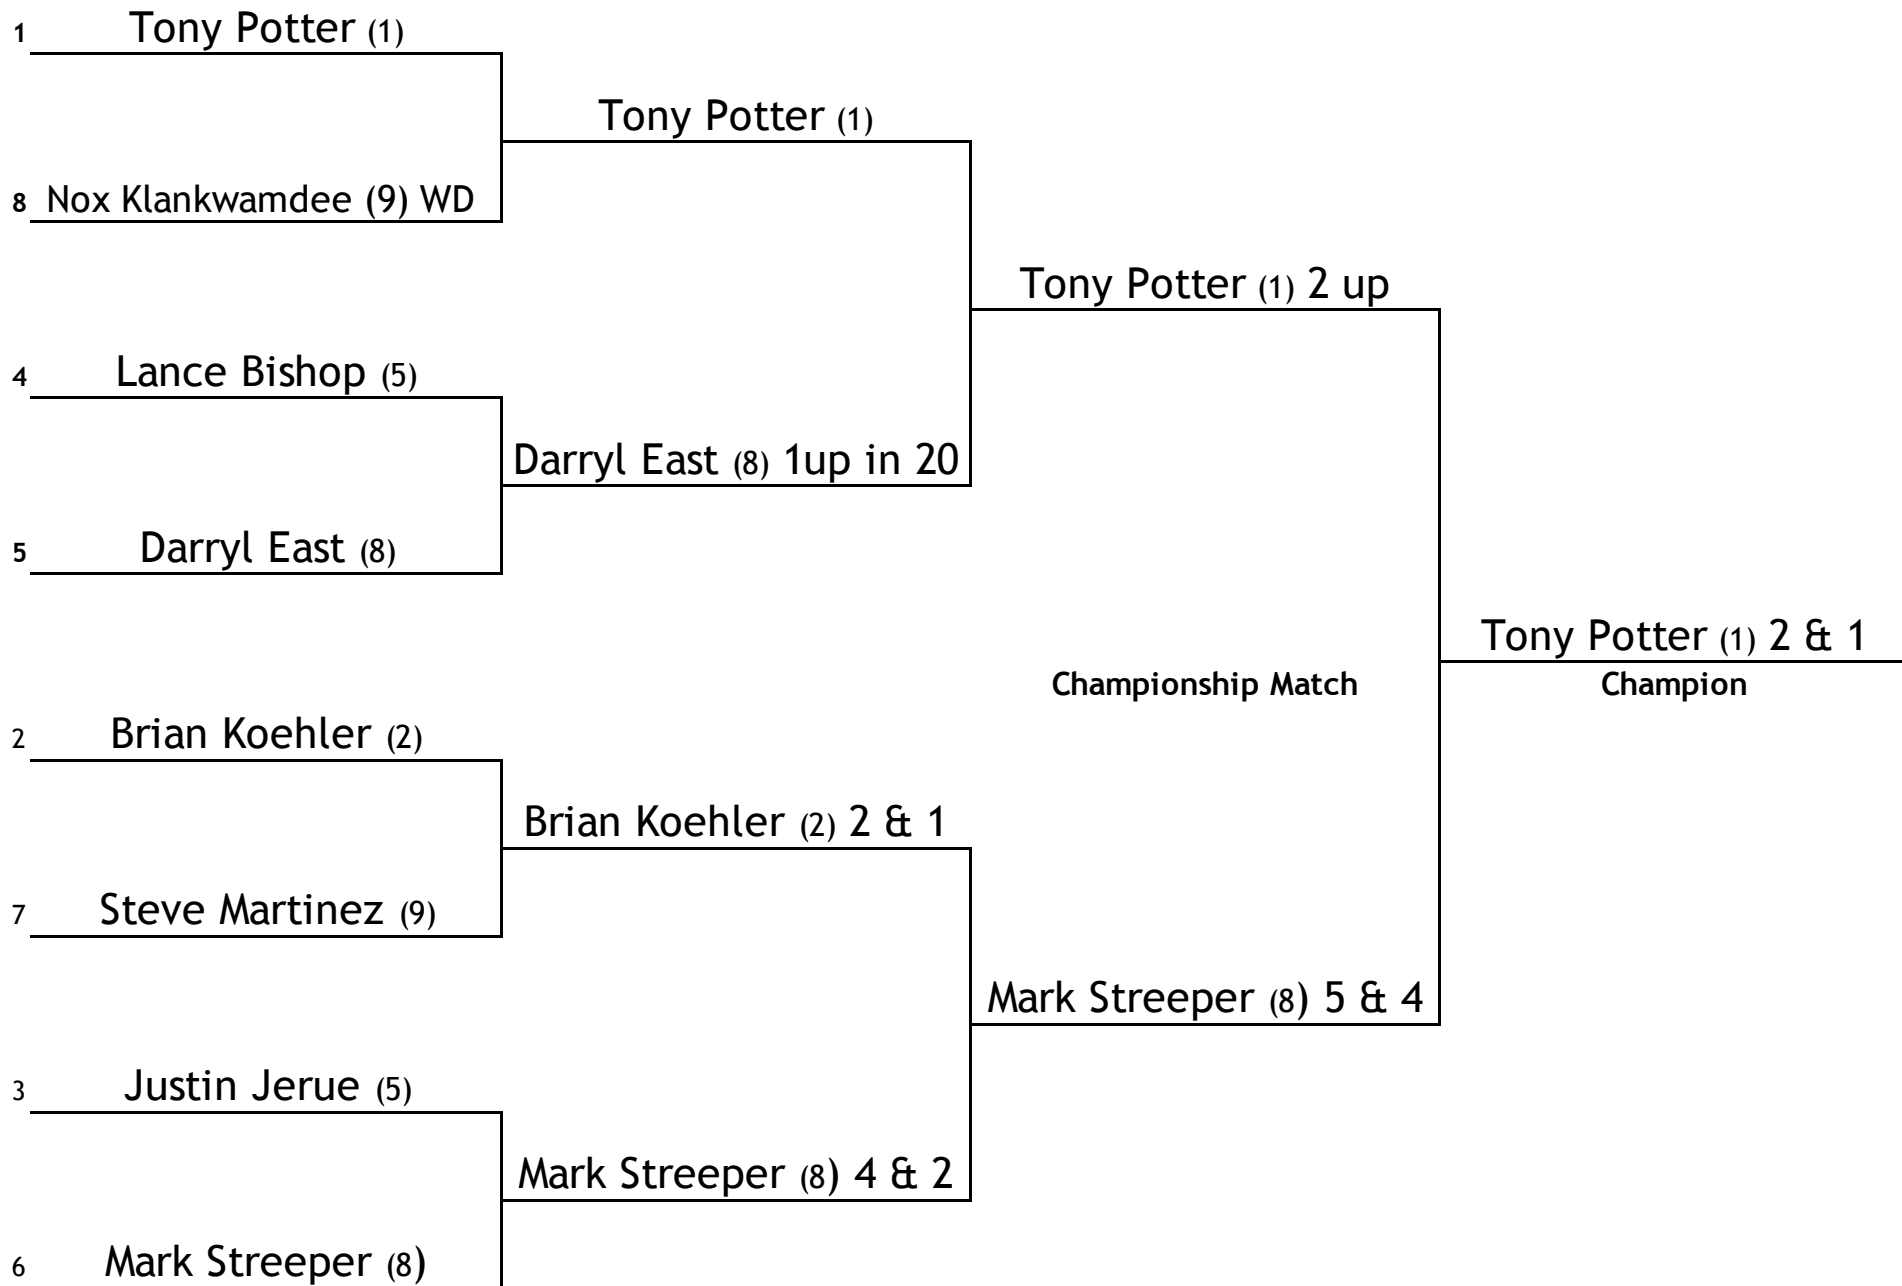

2019 WPA Match Play Championship Championship Flight 1

Gold Tees

By April 22nd

By May 6th

On June 1st

() = Crse Hdcp

2019 WPA Match Play Championship Presidents Flight 2

Blue Tees