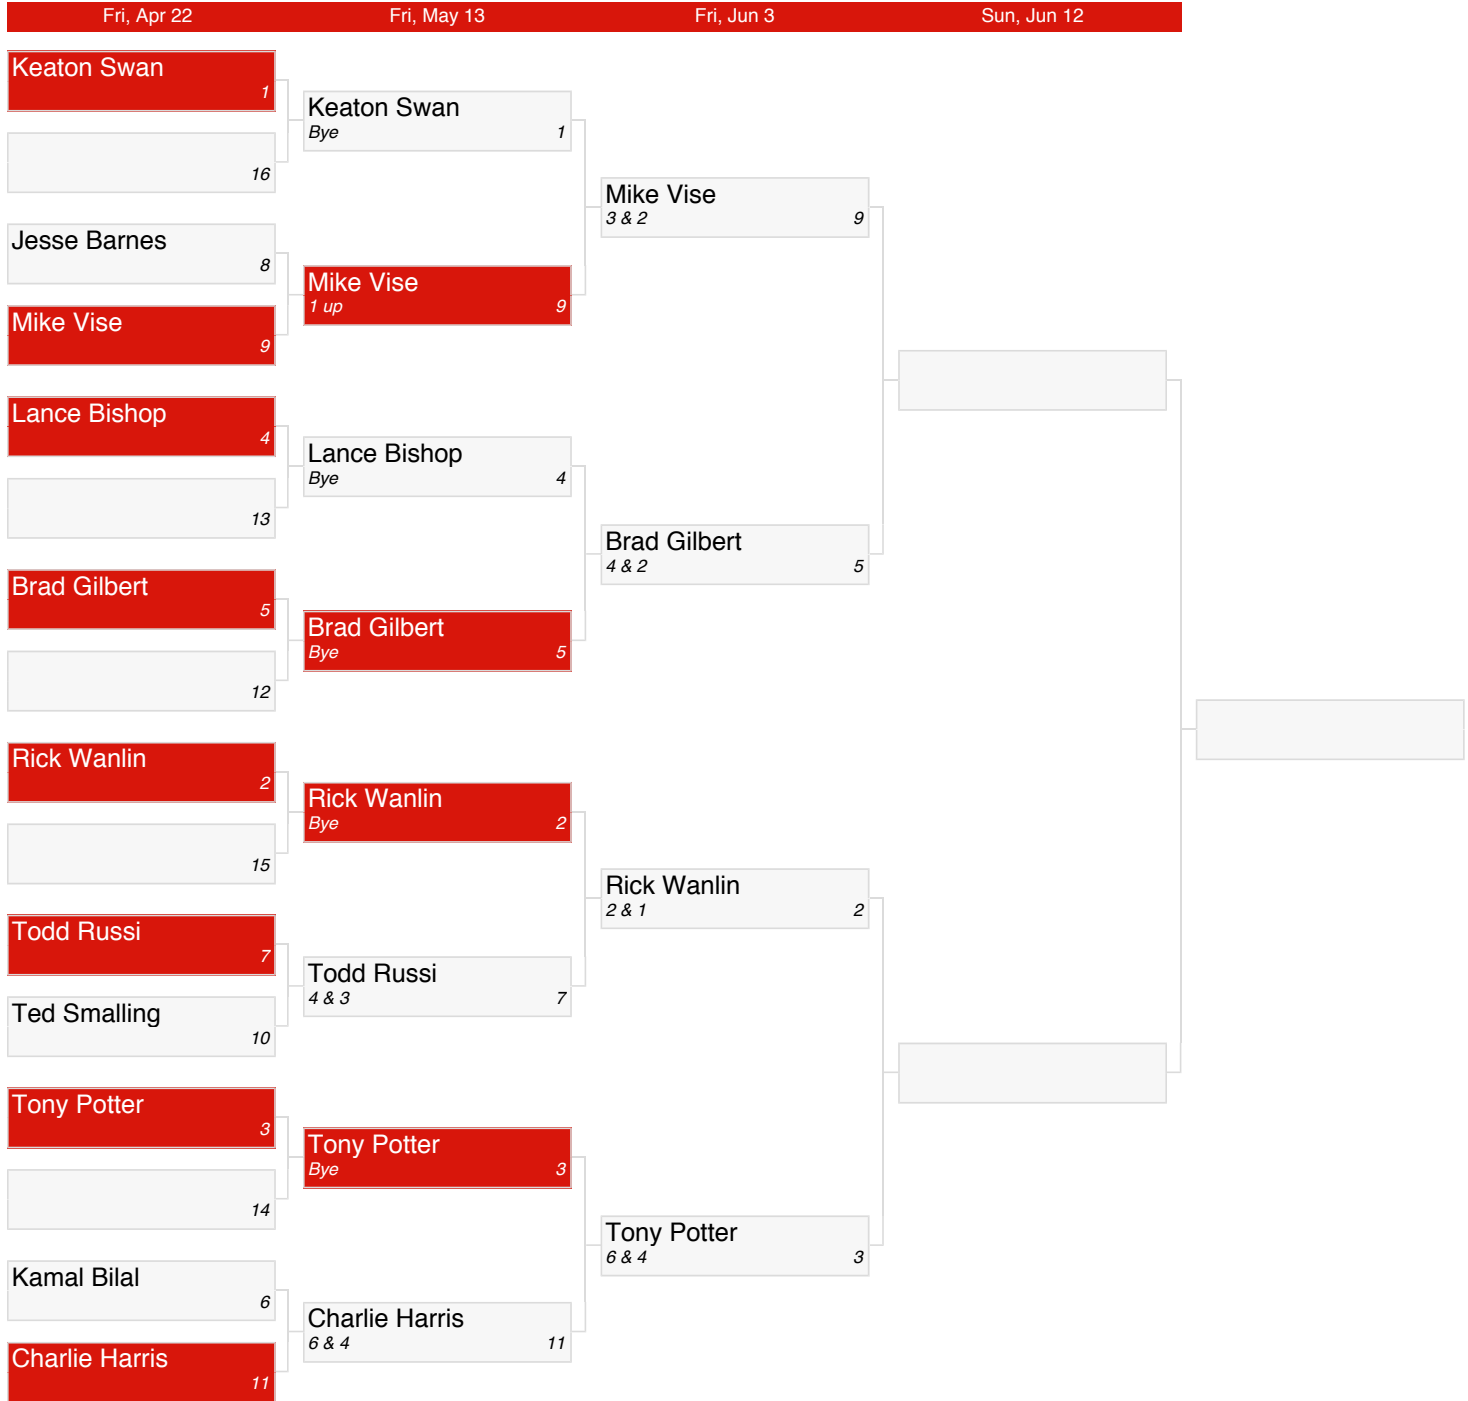

WPA Match Play

BRACKET TOURNAMENT FLIGHT A

WPA Match Play

BRACKET TOURNAMENT FLIGHT B

WPA Match Play

BRACKET TOURNAMENT FLIGHT C

WPA Match Play

BRACKET TOURNAMENT FLIGHT D