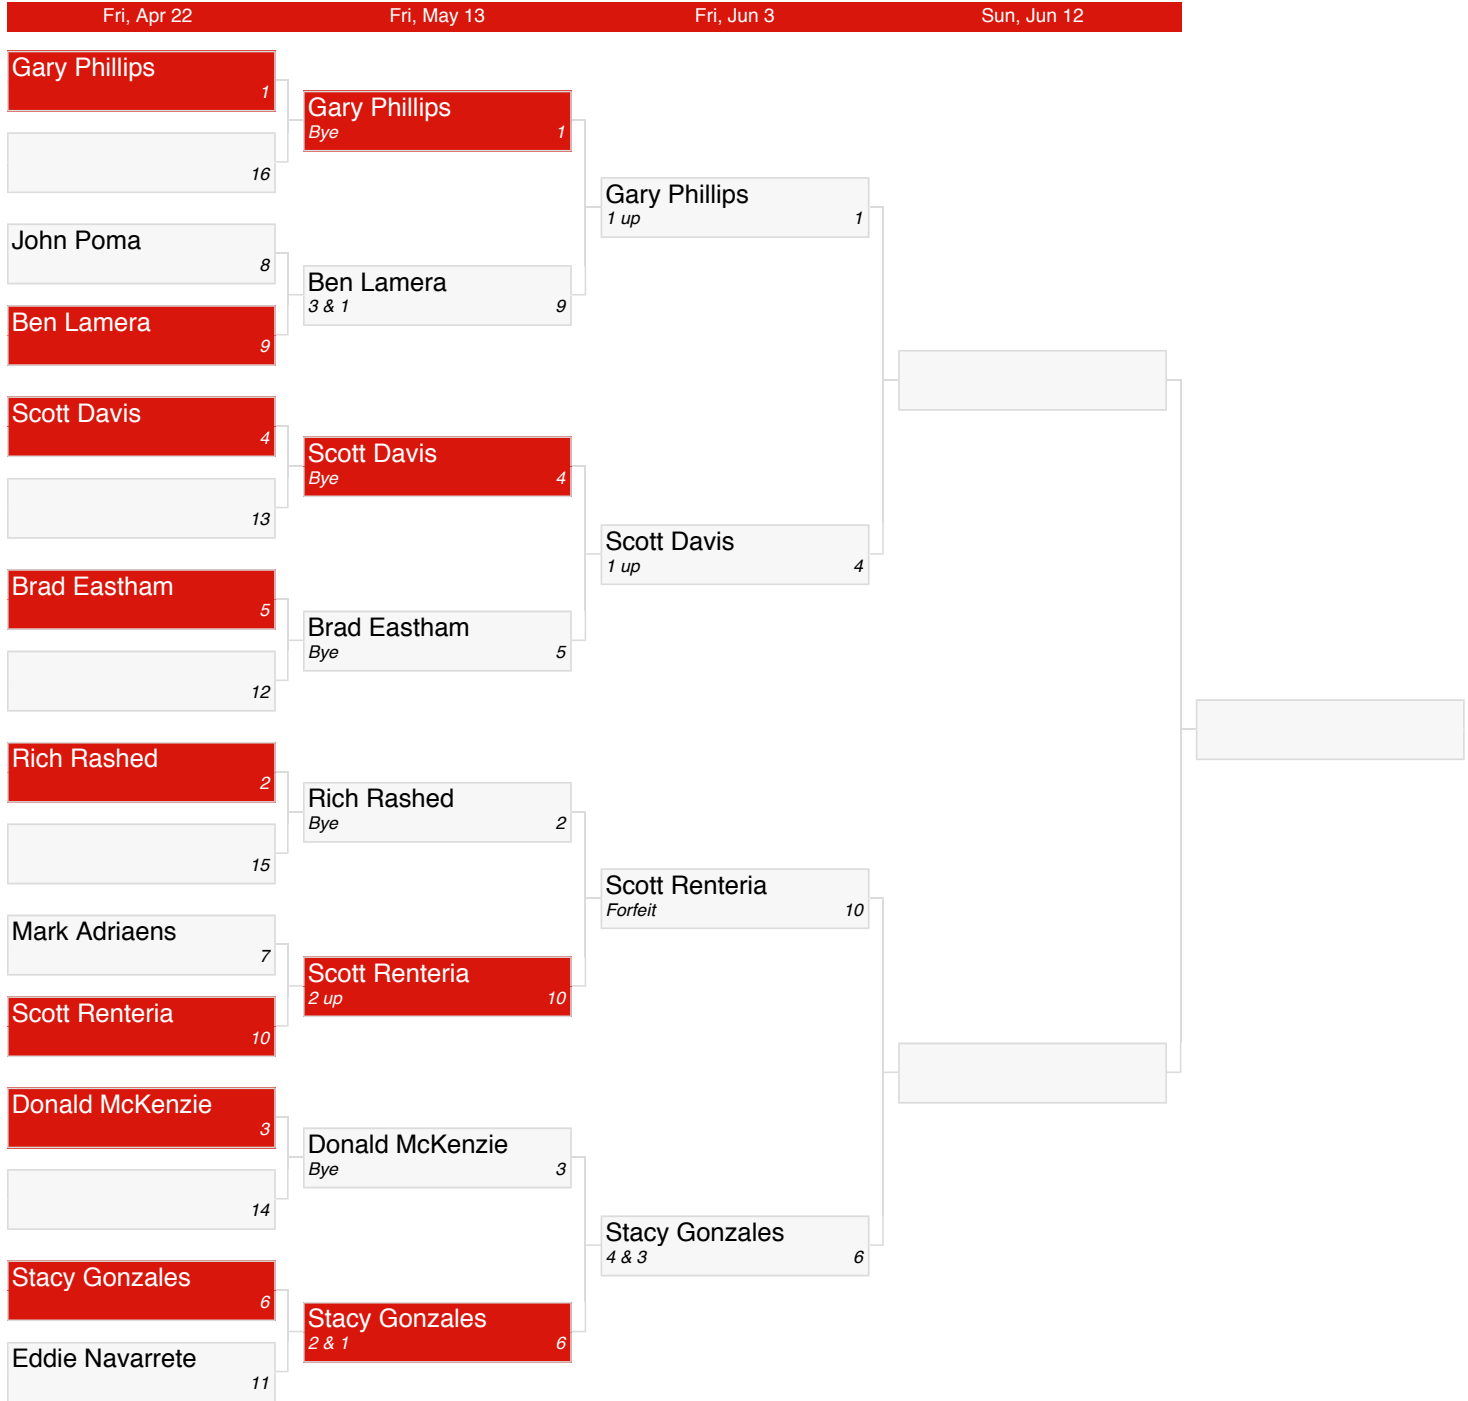

WPA Match Play

BRACKET TOURNAMENT FLIGHT A

WPA Match Play

BRACKET TOURNAMENT FLIGHT B

WPA Match Play

BRACKET TOURNAMENT FLIGHT C

WPA Match Play

BRACKET TOURNAMENT FLIGHT D