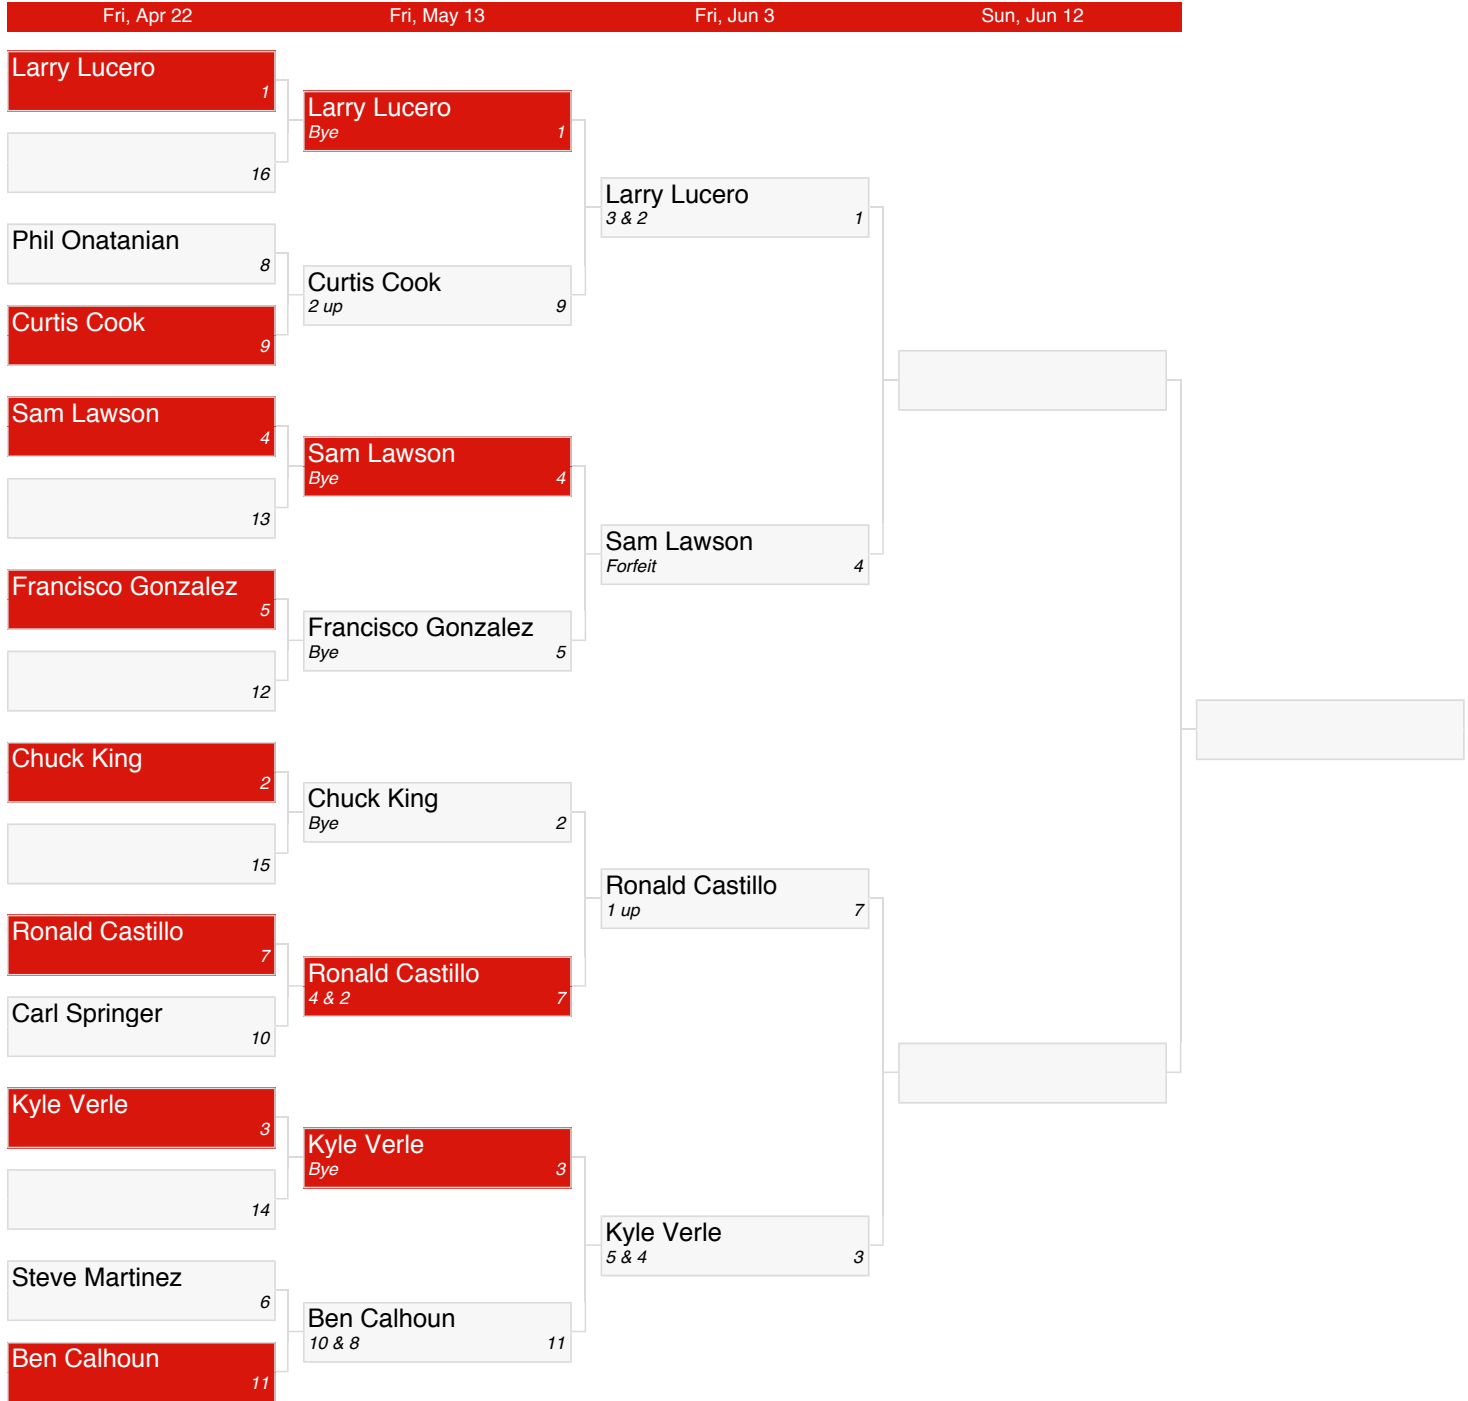

WPA Match Play

BRACKET TOURNAMENT FLIGHT A

WPA Match Play

BRACKET TOURNAMENT FLIGHT B

WPA Match Play

BRACKET TOURNAMENT FLIGHT C

WPA Match Play

BRACKET TOURNAMENT FLIGHT D