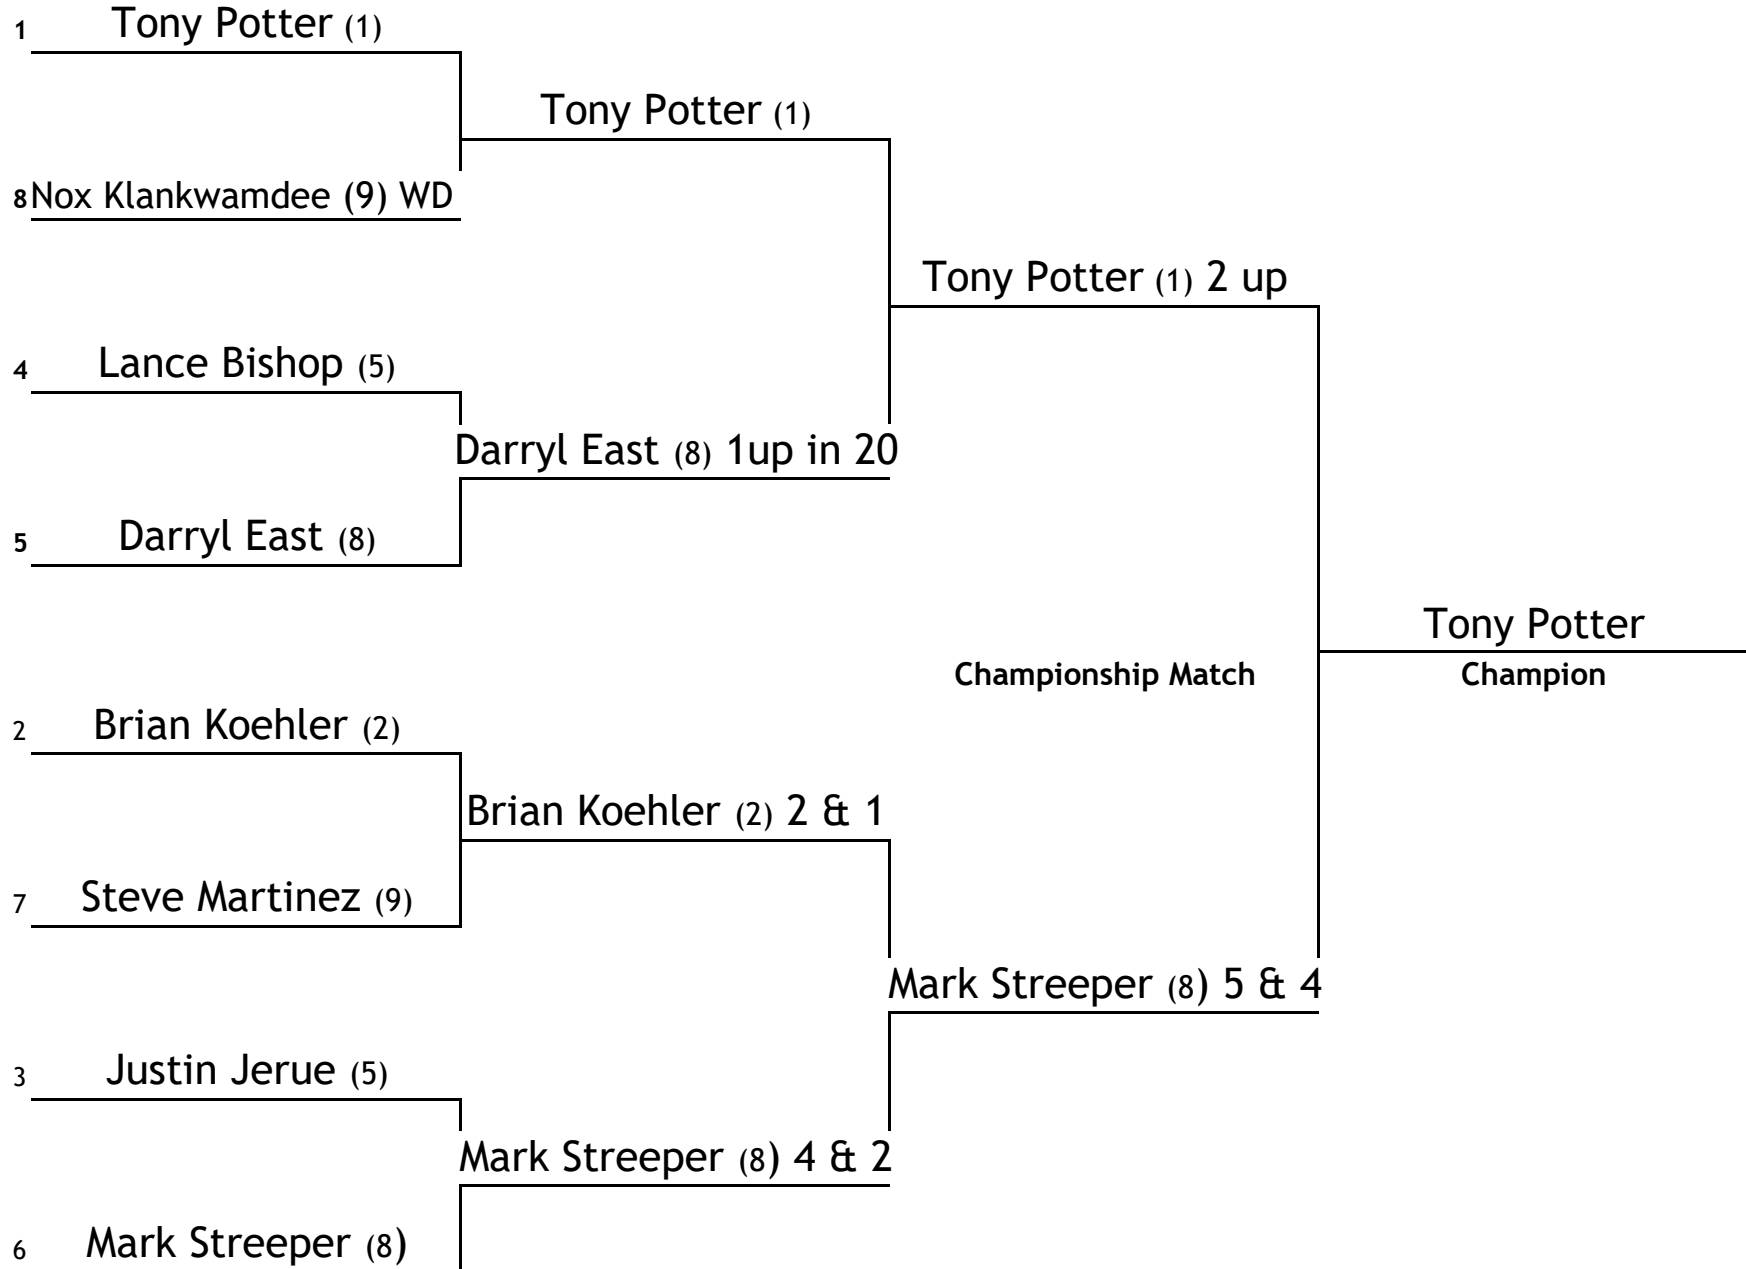

2019 WPA Match Play Championship Championship Flight 1

Gold Tees

By April 22nd

By May 6th

On June 1st

() = Crse Hdcp

2019 WPA Match Play Championship Presidents Flight 2

Blue Tees

Ted Smalling (9) 1 up

5 Juan Hernandez (10)

Ted Smalling

Championship Match

Champion

2 Sam Lawson (8)

Sam Lawson (8) 2 up

7 Charles Harris Jr (10)