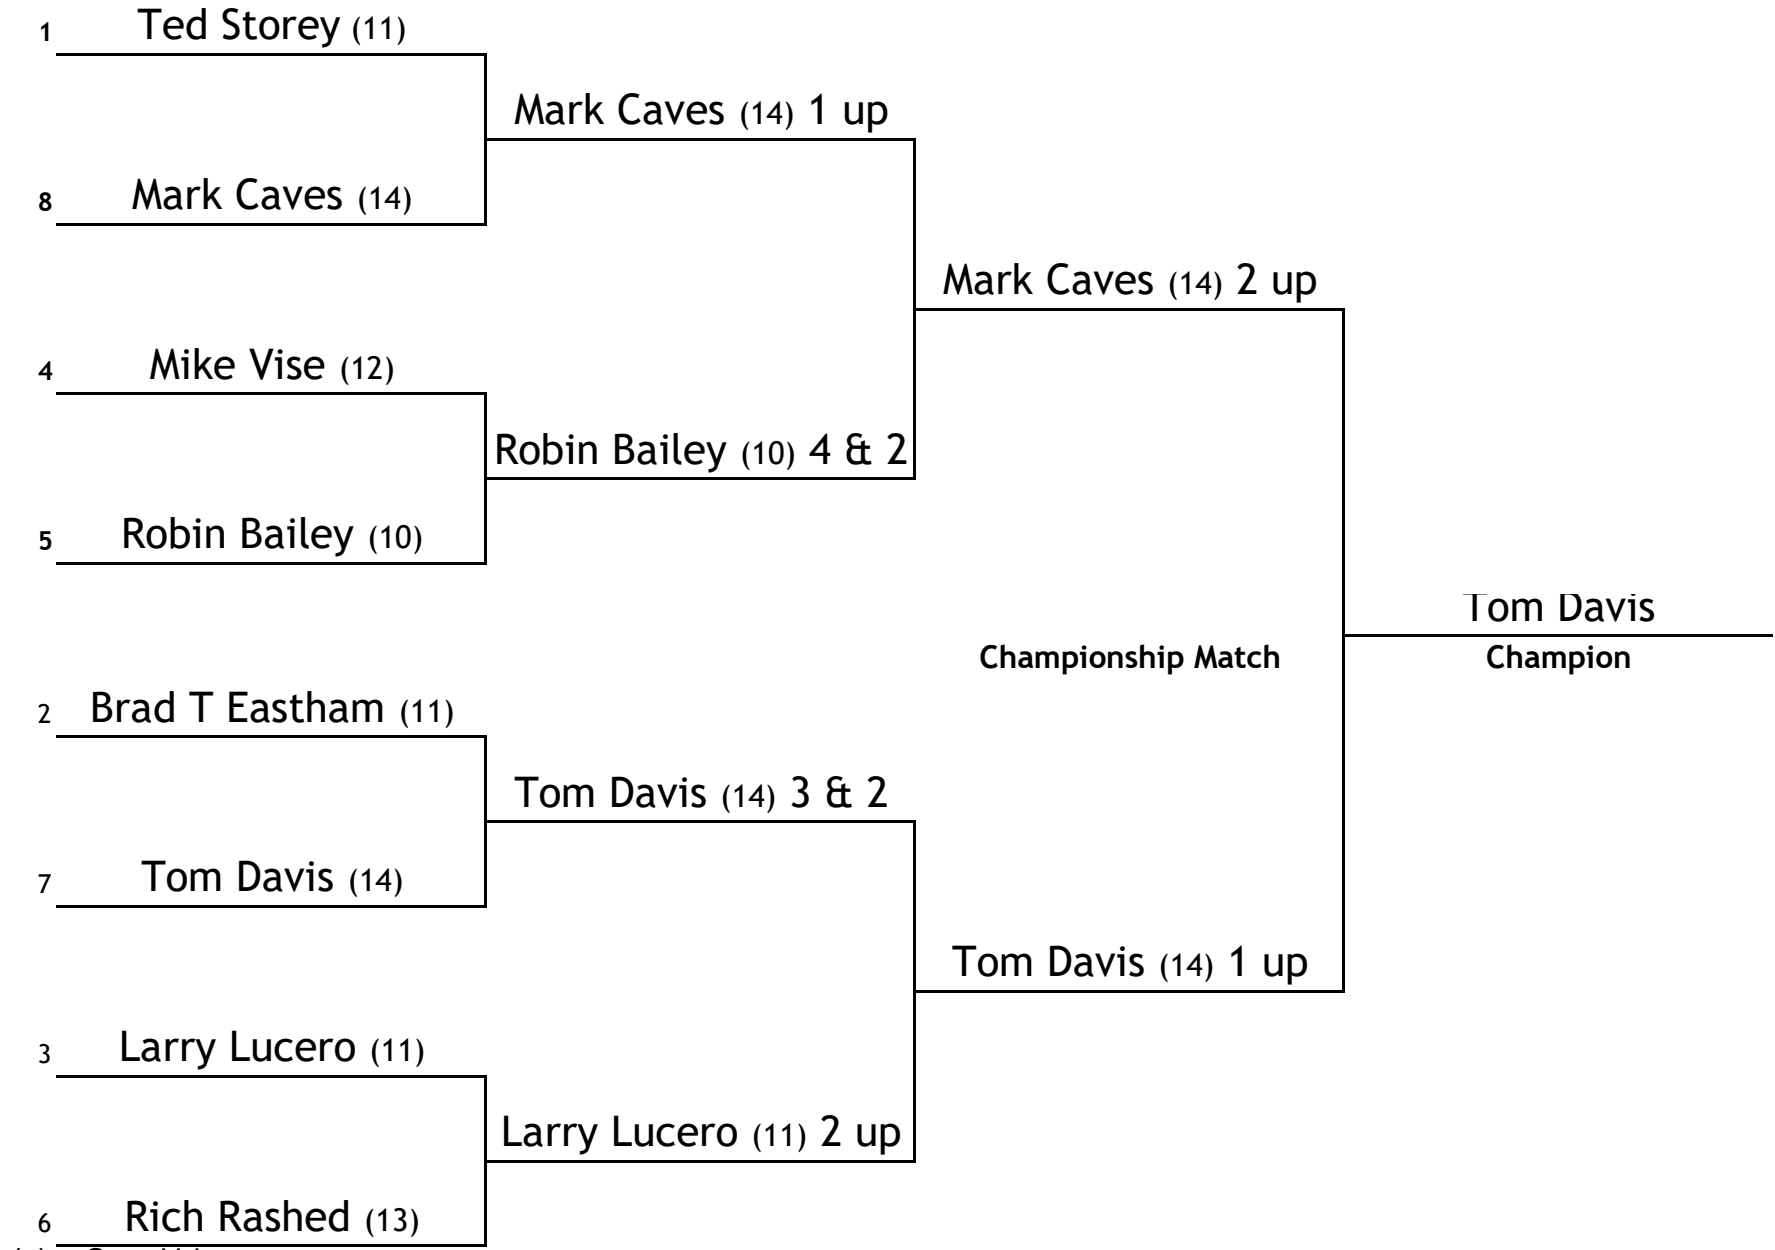

2019 WPA Match Play Championship Directors Flight 3

Blue Tees, Women Green Tees

By April 22nd

By May 6th

On June 1st

( ) = Crse Hdcp